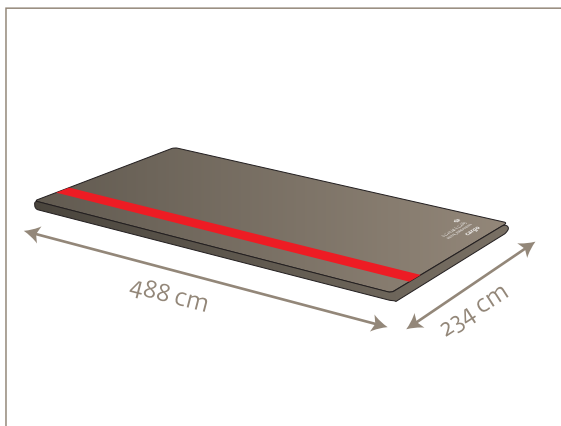

## 16ft Pallet/PZA:

  
الملكة الأردنية  
ROYAL JORDANIAN  
**cargo**

Dimensions	498 x 244 cm
Usable Loading Area	488 x 234 cm
Accepted for	A310 Cargo freighters only
Tare Weight	400kg
Max Gross Weight	10.450kg