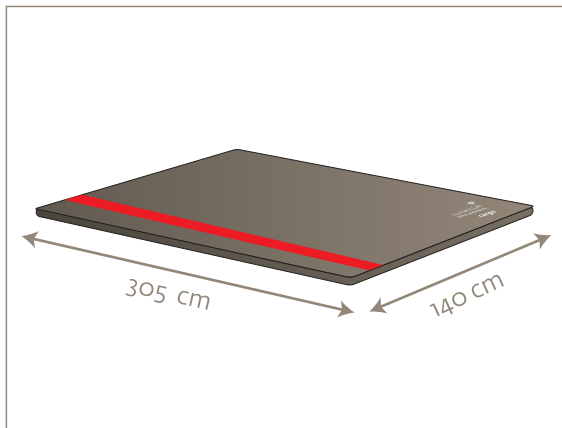

# Half Pallet PLA:

  
الخطوط الأردنية  
ROYAL JORDANIAN  
**cargo**

Dimensions	318 x 153 cm
Usable Loading Area	305 x 140 cm
Accepted for	A340, A310, A310F
Tare Weight (including net)	90kg
Max Gross Weight	3175kg