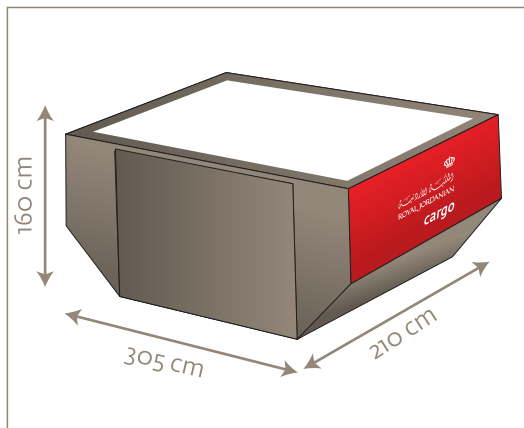

# LD7 Container/AAF (Contoured on PAJ Base):

  
الملكة الأردنية  
ROYAL JORDANIAN  
**cargo**

Dimensions	318 x 224 x 163 cm (405 cm as a max Length)
Usable Loading Area	305 x 210 x 160 cm
Accepted for	A340, A310, A310F
Tare Weight (including net)	315kg
Max Gross Weight	6804kg