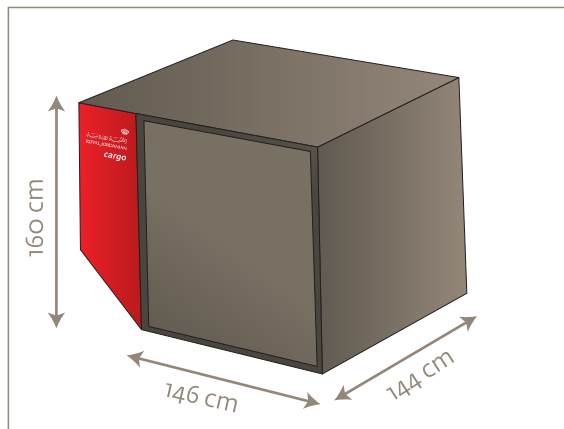

LD3 Container AKE/AVE:

الملكية الأردنية
ROYAL JORDANIAN
cargo

Base Dimension Outside

156 x 153 cm

Height Outside

163 cm

Usable Volume

3.80 cbm

Inside Dimensions

146 x 144 x 160 cm

Accepted for

A340, A310, A310F

Tare Weight

85kg

Max Gross Weight

1588kg